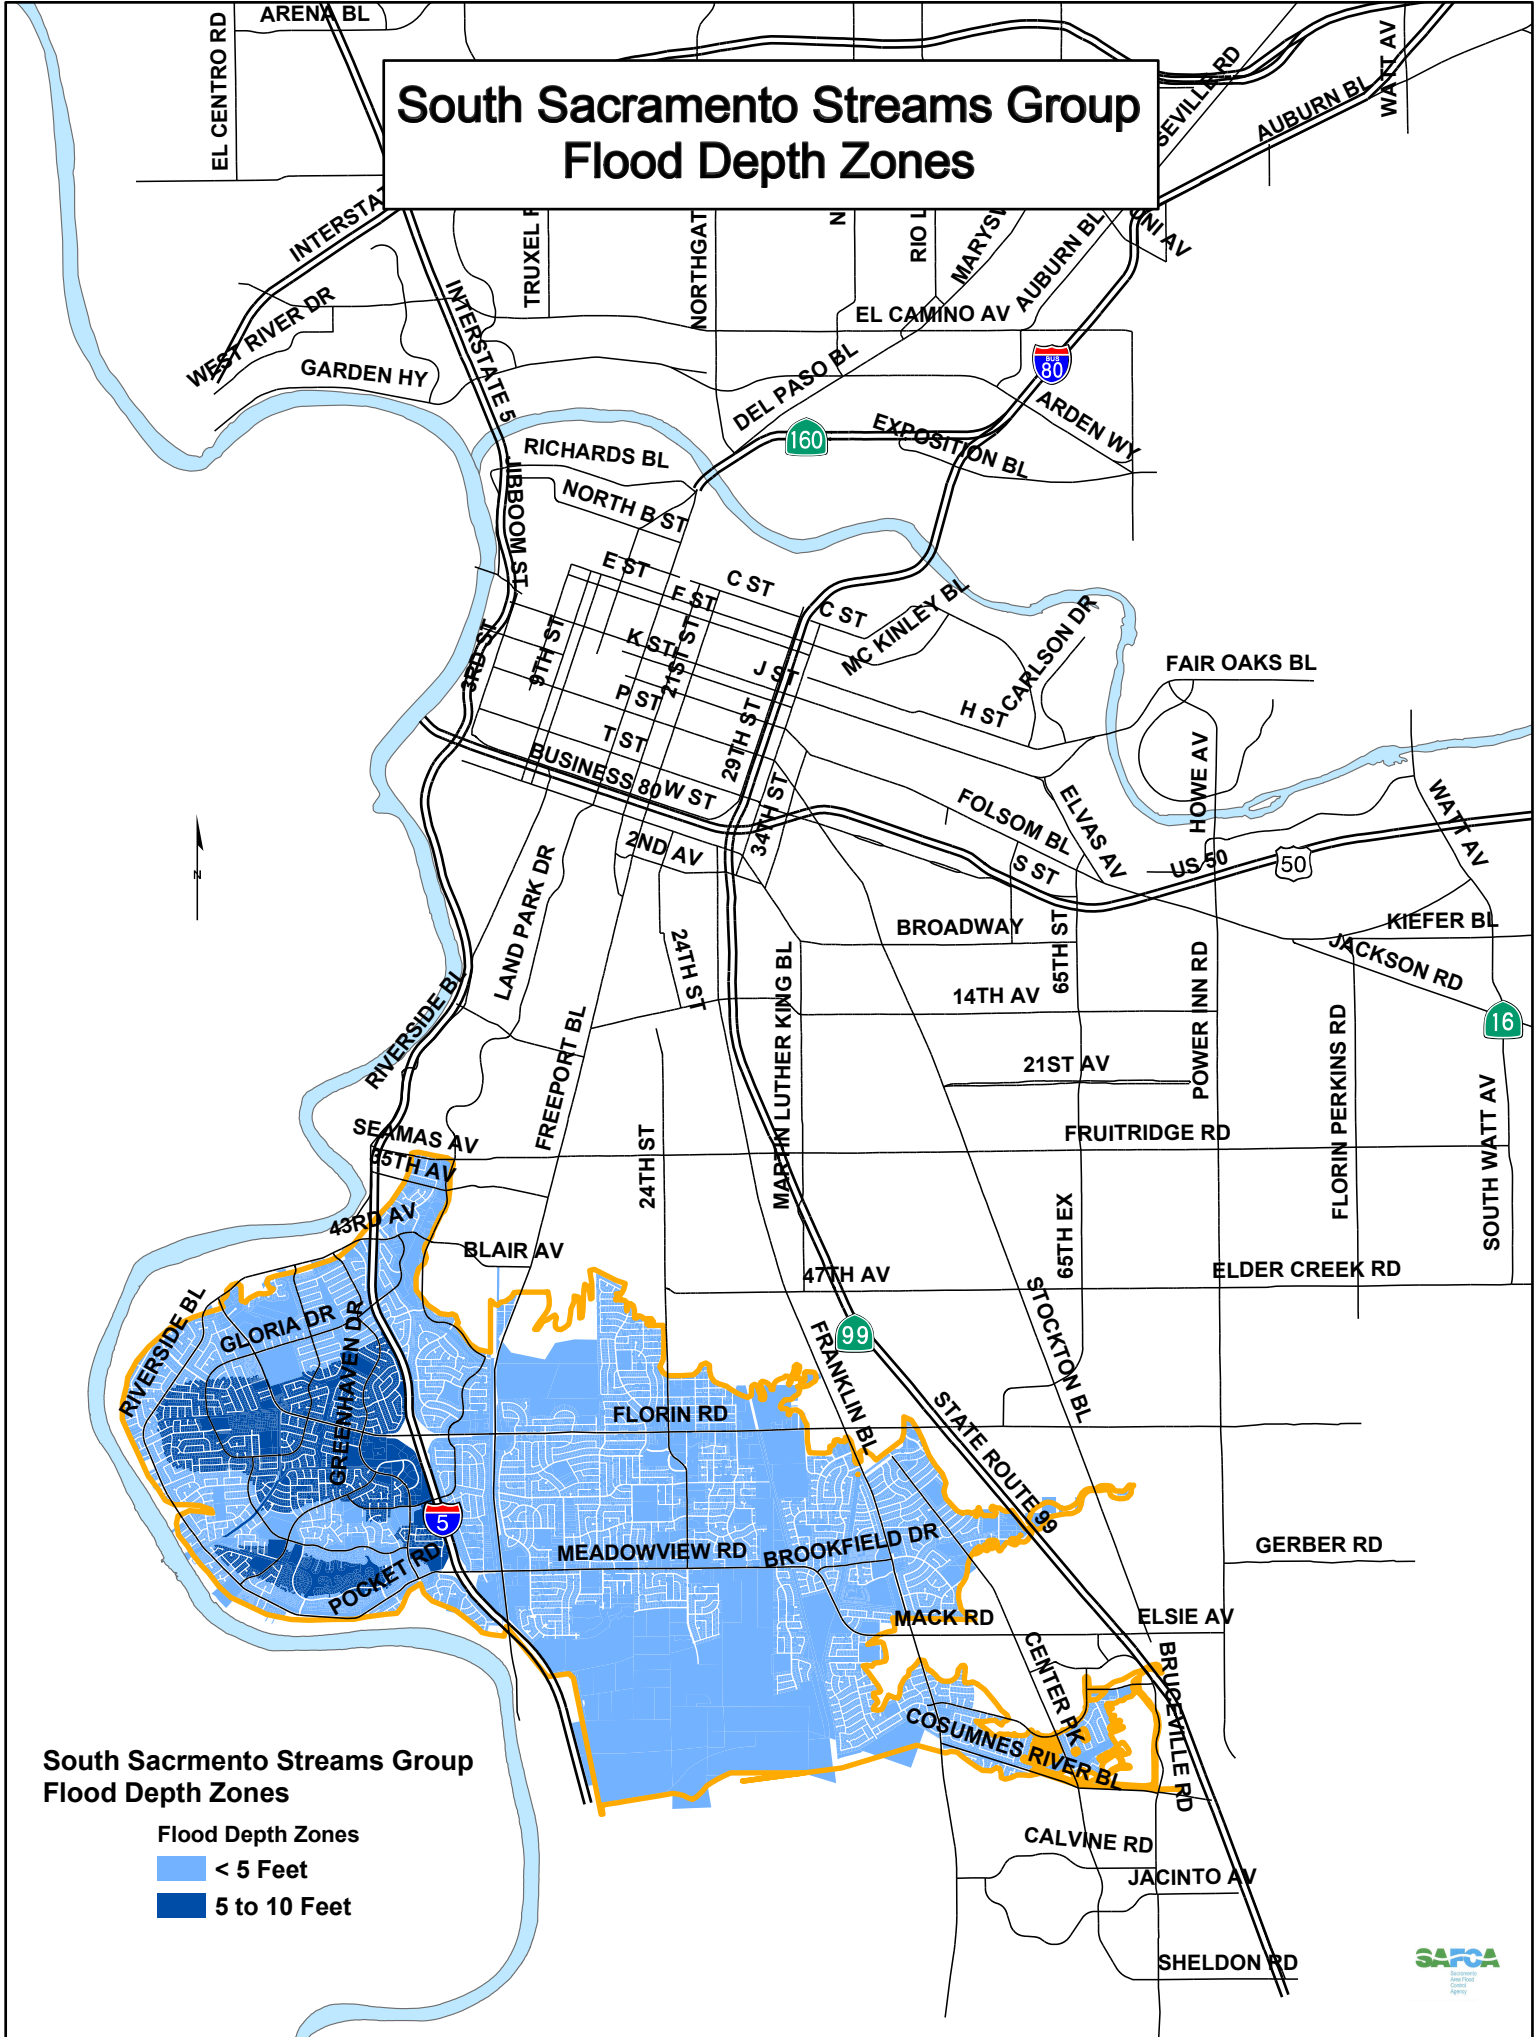

South Sacramento Streams Group Flood Depth Zones

South Sacramento Streams Group Flood Depth Zones

- Flood Depth Zones
- < 5 Feet
 - 5 to 10 Feet